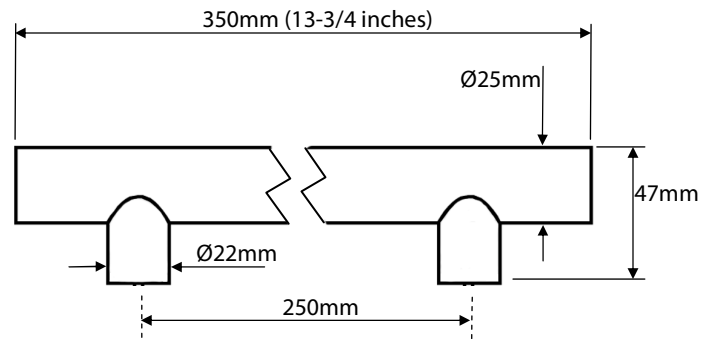

Crystal Pulls for Glass Doors & Appliance Handles

Photo shows the frosted crystal.
Also available in clear crystal.

Ref. No.	Description	
39250EXT-38-500	appliance pull OR one side door through mount*	1
39250EXT-38-501	appliance pull OR one side door through mount*	1
39250SET-38-500	back-to-back glass door - thickness 6 - 12 mm	1
39250SET-38-501	back-to-back glass door - thickness 6 - 12 mm	1

500 = clear crystal
501 = frosted crystal
38 = brushed stainless steel

* Standard appliance fasteners included. For a stainless steel-headed screw, please order one 90220K per