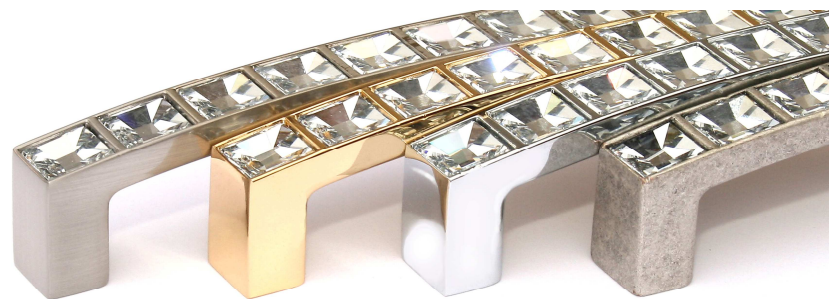

Square Cut Crystal Handles & Knobs

144 Brushed Nickel 192 24 Carat Gold Plated 96 Polished Chrome 126 Old Silver

MADE WITH SWAROVSKI ELEMENTS

Ref. No.	C mm	H mm	W mm	L mm	L inches	
41000-*-500	-	20	13	13	1/2	25
41016-*-500	16	22	25	25	1	25
41032-*-500	32	24	49	49	1-15/16	25
41096-*-500	96	22	13	107	4-3/16	25
41128-*-500	128	25	13	140	5-1/2	25

* finish code: 96 chrome
126 old silver
144 brushed nickel
192 24 carat gold plated

fasteners included