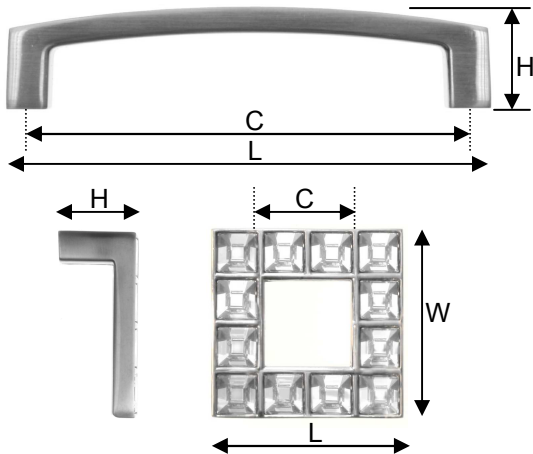

Square Cut Crystal Handles & Knobs

144 Brushed Nickel 192 24 Carat Gold Plated 96 Polished Chrome 126 Old Silver

MADE WITH SWAROVSKI ELEMENTS

Ref. No.	C mm	H mm	W mm	L mm	L inches	
41000-*-500	-	20	13	13	1/2	25
41016-*-500	16	22	25	25	1	25
41032-*-500	32	24	49	49	1-15/16	25
41096-*-500	96	22	13	107	4-3/16	25
41128-*-500	128	25	13	140	5-1/2	25

* finish code: 96 chrome
126 old silver
144 brushed nickel
192 24 carat gold plated

fasteners included