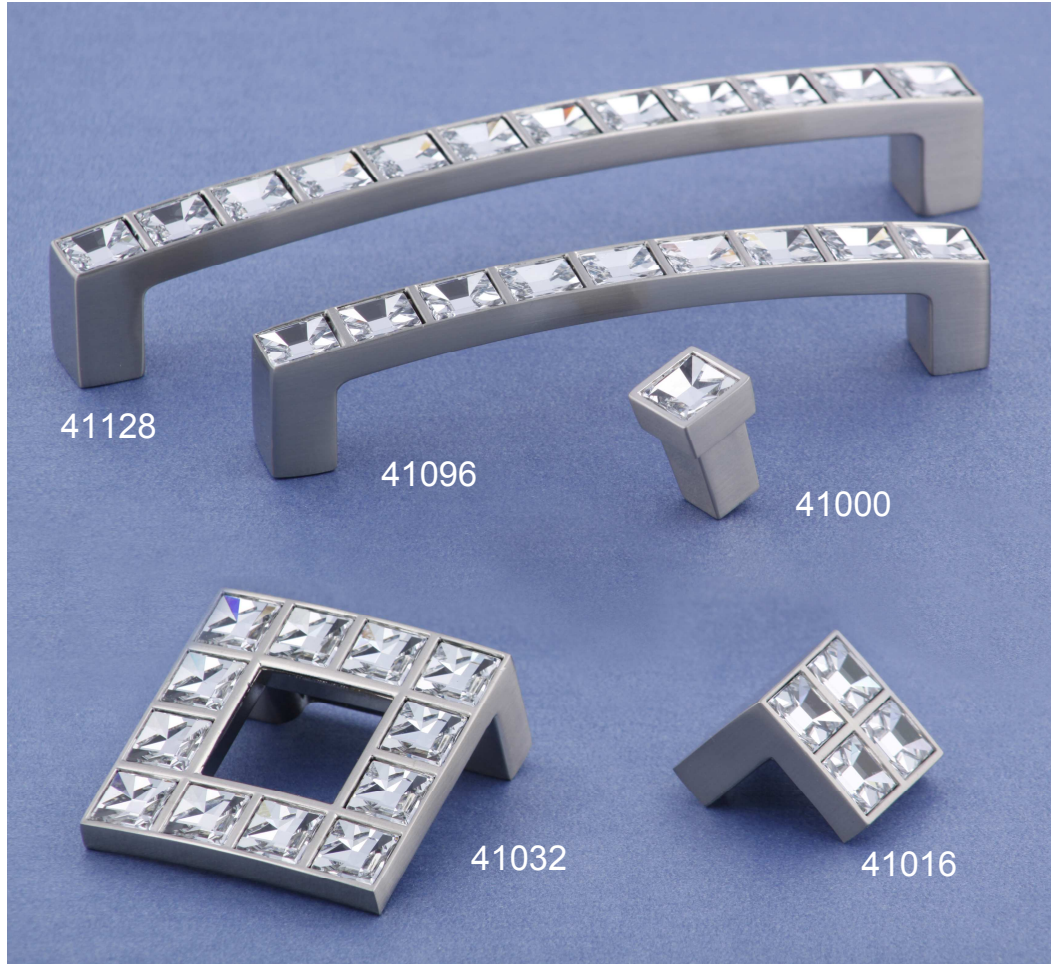

Square Cut Crystal Handles & Knobs

144 Brushed Nickel 192 24 Carat Gold Plated 96 Polished Chrome 126 Old Silver

MADE WITH SWAROVSKI ELEMENTS

Ref. No.	C mm	H mm	W mm	L mm	L inches	
41000-*-500	-	20	13	13	1/2	25
41016-*-500	16	22	25	25	1	25
41032-*-500	32	24	49	49	1-15/16	25
41096-*-500	96	22	13	107	4-3/16	25
41128-*-500	128	25	13	140	5-1/2	25

* finish code: 96 chrome
126 old silver
144 brushed nickel
192 24 carat gold plated

fasteners included