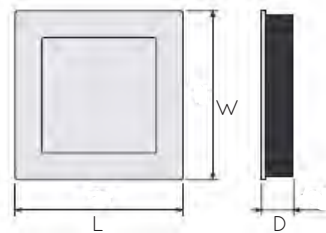

500 Series  
*Spring Flush Pulls*

502-38-211

504-38-211

501-38-211

503-38-211

Ref. No	L mm	L Inches	W mm	D mm
501-38-211	75	2-5/16	75	18
502-38-211	75	2-5/16	75	18
503-38-211	75	6-1/8	45	18
504-38-211	75	6-1/8	45	18

Affix with adhesive (not included)

AISI 304 Stainless Steel with Plastic Components . Suitable for Furniture and Light Sliding Doors