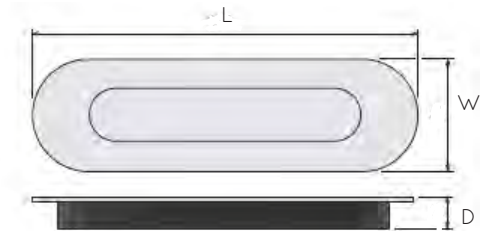

500 Series  
*Spring Flush Pulls*

502-38-211

504-38-211

501-38-211

503-38-211

Ref. No	L mm	L Inches	W mm	D mm
501-38-211	75	2-5/16	75	18
502-38-211	75	2-5/16	75	18
503-38-211	75	6-1/8	45	18
504-38-211	75	6-1/8	45	18

Affix with adhesive (not included)

AISI 304 Stainless Steel with Plastic Components . Suitable for Furniture and Light Sliding Doors