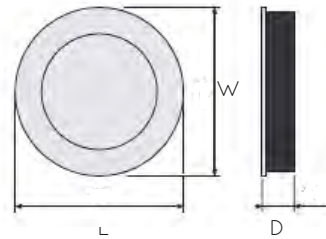

500 Series  
*Spring Flush Pulls*

502-38-211

504-38-211

501-38-211

503-38-211

Ref. No	L mm	L Inches	W mm	D mm
501-38-211	75	2-5/16	75	18
502-38-211	75	2-5/16	75	18
503-38-211	75	6-1/8	45	18
504-38-211	75	6-1/8	45	18

Affix with adhesive (not included)

AISI 304 Stainless Steel with Plastic Components . Suitable for Furniture and Light Sliding Doors