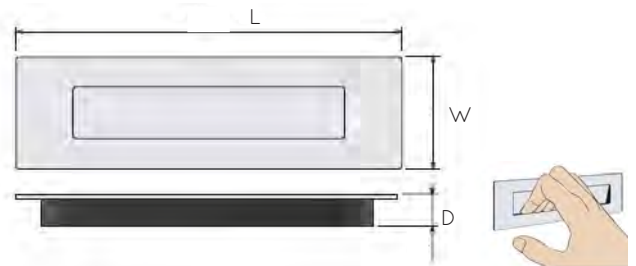

500 Series  
*Spring Flush Pulls*

502-38-211

504-38-211

501-38-211

503-38-211

Ref. No	L mm	L Inches	W mm	D mm
501-38-211	75	2-5/16	75	18
502-38-211	75	2-5/16	75	18
503-38-211	75	6-1/8	45	18
504-38-211	75	6-1/8	45	18

Affix with adhesive (not included)

AISI 304 Stainless Steel with Plastic Components . Suitable for Furniture and Light Sliding Doors