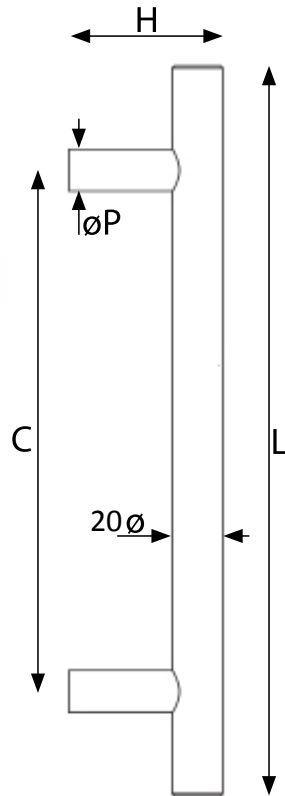

# Bar Door & Appliance Pull

Ref. No.	Cmm	Hmm	Pmm	Lmm	L inches	Box
94250EXT-386	250	65	18	400	15-3/4	2
94250INT-386	250	65	18	400	15-3/4	2

Order 1 x EXT and 1 x INT for back-to-back set

Fasteners NOT Included: (see pages 129 - 130 of catalogue) • AISI 304 Stainless Steel with a brushed finish